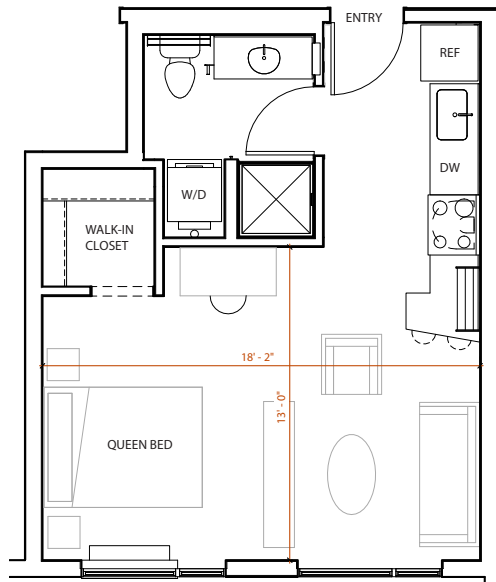

# Flat A

Studio  
1 bathroom  
402 square feet

granite breakfast bar  
full size washer & dryer  
gourmet kitchen  
walk-in closet

Scale: 1/8" = 1ft

Downtown